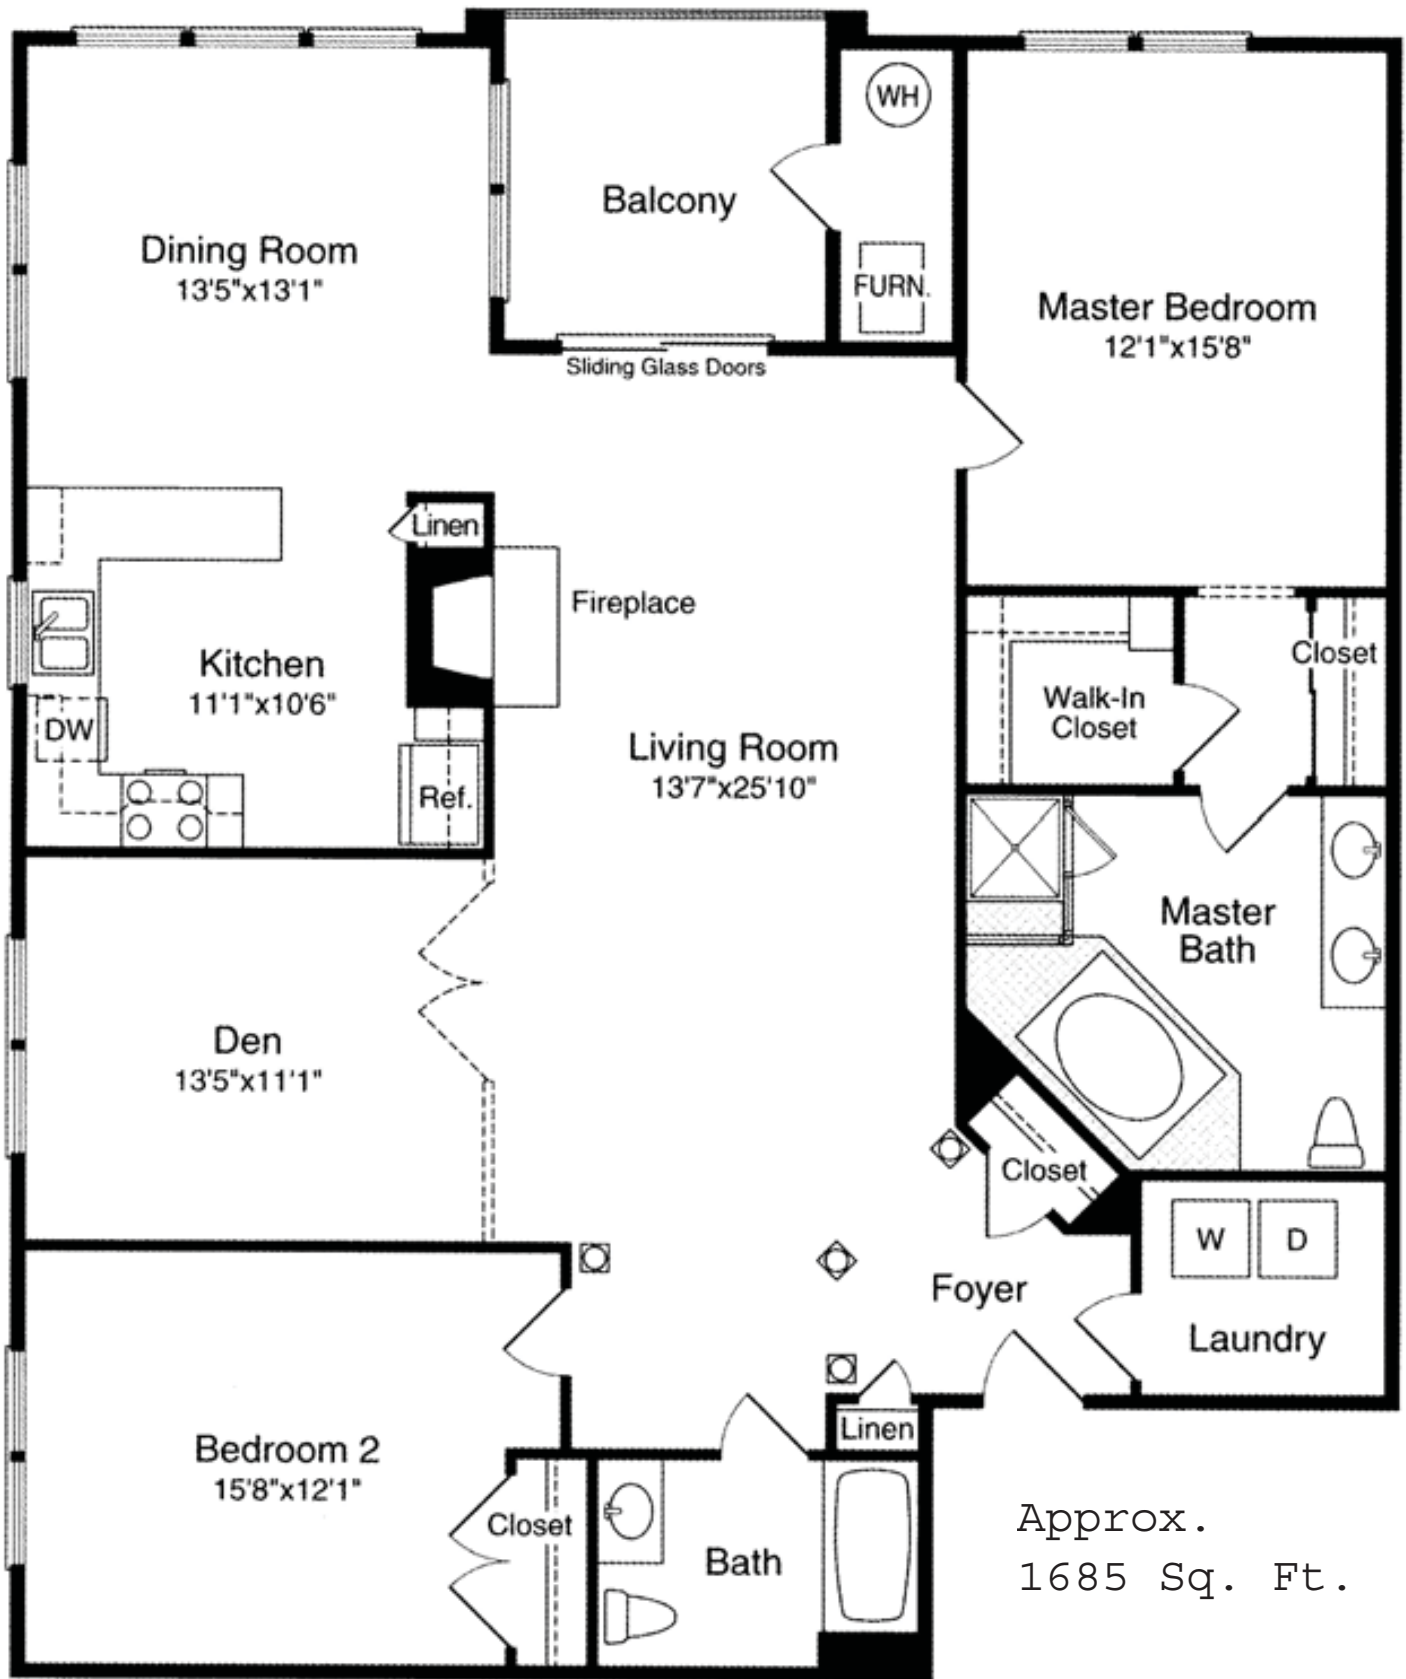

# The John Coltrane

# THE JOHN COLTRANE

- Available on All Levels
- 2 Bedrooms, Den, 2 Baths
- Decorative Columns Enhance the Dramatic Foyer Entry
- Tremendous Amount of Versatile Space
- Always in a Corner/End Position of Building
- Luxurious Master Bath
- Separate Laundry Room

*Model Location Plan*